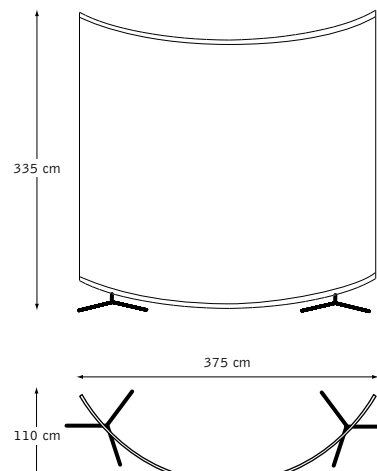

Super-size your versatility

Stage has been engineered from an extremely strong but light weight aircraft aluminum. Its sturdy frame is not only portable but extremely durable and its various sections lock together quick and fast. Additional pieces can be purchased to add height or change its shape. What was once curved on Saturday can be as straight as an arrow come Sunday and, with the addition of some vertical poles, an already massive Stage can become gigantic in seconds. As the system is so easy to construct, you can let the heavens be your guide. Stage also stands tall and firm on one of its two foot variations – a sturdy tripod foot or the sleekness of the oval form.

Straight Stage 4x3

Curved Stage 4x3

Specification: Maxibit Stage

Versions: Straight, curved.

Graphic material: Super-size fabric graphics.

Width: Each horizontal section is 110 cm, curved or straight. Connect as many as you like.

Height: Each vertical section is 110 cm.

Weight: Stage 330 x 220 cm complete with graphics and bag = 11.4 kg.

Stage 440x330 cm, complete with graphics and bag = 14.2 kg.