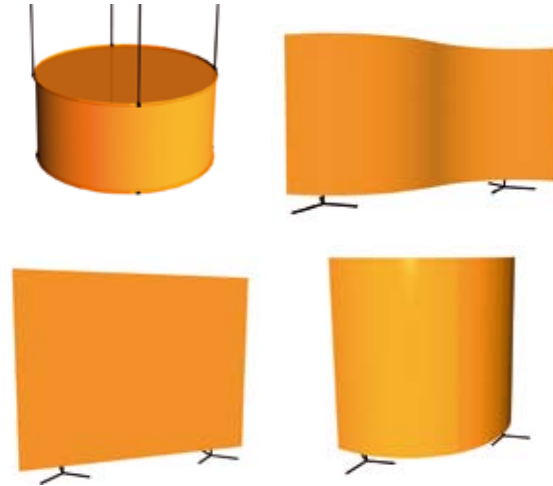

Maxibit Stage, Super-size Fabric Graphics

Bigger is better

Stage is a super-sized fabric graphic display that has the ability to tower well over (and then some more) what our competitors would call a huge display. Nevertheless, stage is not the over bearing display some would expect it to be, but rather adds much of the grandeur and ceremony most displays crave. As a large backdrop, Stage performs stunningly, as a room divider you will be impressed, and even when hung from the ceiling it is hard to look away. For its size, Stage's construction unbelievably easy and, after a long day at the trade fair being the centre of attention, thanks largely to stage, you need only disconnect the vertical and horizontal poles, fold the graphic and place everything into a small carry bag.

Make it big, take it small

With an added touch of irony, Stage's carry bag is incredibly small. Not too much bigger than four briefcases lying head to toe, the systems carry bag makes it incredibly portable and you will be hard pressed to find any system, even in the Maxibit range, that is so big yet so small. All in all, the simplicity of the system belies its huge impact and the compact design of the system, a huge step in the world of portable marketing.

Why choose Super-size Fabric Graphics

- Use the same graphics for different shapes
- Create curved, straight, waving s-shapes or round displays
- Use single or double sided
- Hang from the ceiling or use free-standing
- Modular system for full flexibility
- Perfect for large events, on a stage or as a room divider
- Gigantic walls that fit into a shoulder bag
- Quick graphic exchange
- Fast and easy set-up

Straight Stage 4x3

Curved Stage 4x3

Specification: Maxibit Stage

Versions: Straight, curved.

Graphic material: Super-size fabric graphics.

Width: Each horizontal section is 110 cm, curved or straight. Connect as many as you like.