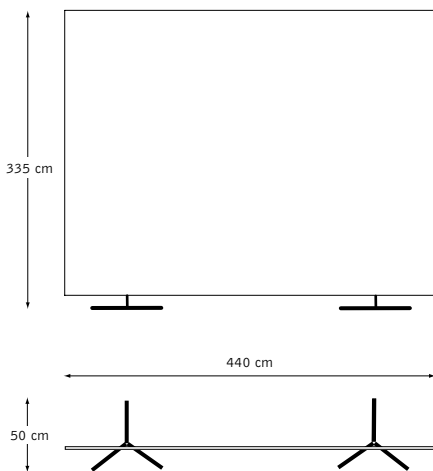

Maxibit Stage, Super-size Fabric Graphics

Bigger is better

Stage is a super-sized fabric graphic display that has the ability to tower well over (and then some more) what our competitors would call a huge display. Nevertheless, stage is not the over bearing display some would expect it to be, but rather adds much of the grandeur and ceremony most displays crave. As a large backdrop, Stage performs stunningly, as a room divider you will be impressed, and even when hung from the ceiling it is hard to look away. For its size, Stage's construction unbelievably easy and, after a long day at the trade fair being the centre of attention, thanks largely to stage, you need only disconnect the vertical and horizontal poles, fold the graphic and place everything into a small carry bag.

Make it big, take it small

With an added touch of irony, Stage's carry bag is incredibly small. Not too much bigger than four briefcases lying head to toe, the systems carry bag makes it incredibly portable and you will be hard pressed to find any system, even in the Maxibit range, that is so big yet so small. All in all, the simplicity of the system belies its huge impact and the compact design of the system, a huge step in the world of portable marketing.

Straight Stage 4x3

Curved Stage 4x3

Specification: Maxibit Stage

Versions: Straight, curved.

Graphic material: Super-size fabric graphics.

Width: Each horizontal section is 110 cm, curved or straight. Connect as many as you like.

Height: Each vertical section is 110 cm.

Weight: Stage 330 x 220 cm complete with graphics and bag = 11.4 kg.

Stage 440x330 cm, complete with graphics and bag = 14.2 kg.