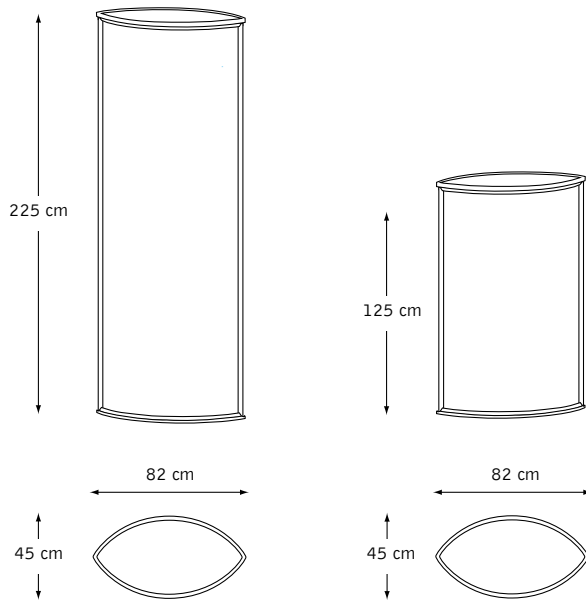

Maxibit Icon, Light Box

Life through the Lens.

With its unique Lens shape, Maxibit Icon will bring your message to life in brilliant colour. Being the first double sided freestanding portable light box, Icon's smooth lines and aesthetic shape is an attractive sight at any trade fair, foyer or business meeting. The beauty of Icon is in its doubles sided lens shape and, when used in an open space, displays your message through an entire 360 degree orbit. Despite its sophistication and dazzling display, Icon's Lens construction is extremely simple and will take only minutes to construct. While magnetic graphic panels snap into place quick and fast, everything is held firm in place, almost impossible to move, with Icons universal rail and durable metal joints.

Connect, adapt and conquer

With Maxibit Icon's universal rail, you too can easily connect your Icon with other products in the Maxibit range. Nevertheless, Maxibit's Icon does so much more. The System itself comes in two sizes, 125 cm or the impressively tall 225 cm, and can be used either freestanding or hung from the ceiling. As all Maxibit products can be configured to the same standard height, Icon will work seamlessly with all products. Accessories to Icon include extra lights, an extension kit that adds height to the smaller Icon and a brochure holder that connects direct to Icons graphics via an industrial strength magnet.

Specification: Maxibit Icon

Versions:	Height 125 and 225 cm.
Construction:	Lens-shaped top and bottom, built-in lighting. Carrying bags for Icon and graphics included.
Graphics:	Laminated paper or digital transparencies, matte or glossy.
Graphic size:	Icon 125: 88.7x118.5 cm. Icon 225: 88.7x218.5 cm.
Width:	82 cm.
Depth:	45 cm.
Height:	125 cm or 225 cm.
Weight:	13 kg including graphics, light and bags.